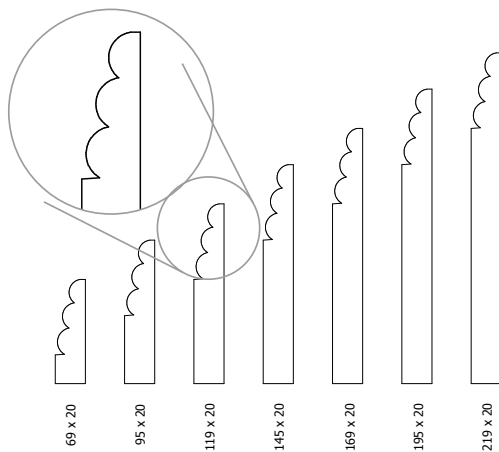

Triple Reed Skirting Range

Code   **Size: (w)x(d)x(l)**

Oak

SKI502	69mm x 20mm x 3000mm
SKI503	95mm x 20mm x 3000mm
SKI504	119mm x 20mm x 3000mm
SKI505	145mm x 20mm x 3000mm
SKI506	169mm x 20mm x 3000mm
SKI507	195mm x 20mm x 3000mm
SKI508	219mm x 20mm x 3000mm