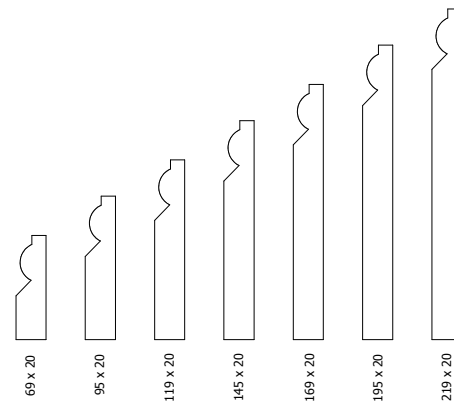

Ovolo Skirting Range

Code Size: (w)x(d)x(l)

Oak

| | |
|--------|-----------------------|
| SKI346 | 50mm x 20mm x 3000mm |
| SKI347 | 69mm x 20mm x 3000mm |
| SKI348 | 95mm x 20mm x 3000mm |
| SKI349 | 119mm x 20mm x 3000mm |
| SKI350 | 145mm x 20mm x 3000mm |
| SKI351 | 169mm x 20mm x 3000mm |
| SKI352 | 195mm x 20mm x 3000mm |
| SKI353 | 219mm x 20mm x 3000mm |

Pencil Round Skirting Range

Code Size: (w)x(d)x(l)

Oak

| | |
|-------|-----------------------|
| SKI01 | 50mm x 20mm x 3000mm |
| SKI02 | 69mm x 20mm x 3000mm |
| SKI03 | 95mm x 20mm x 3000mm |
| SKI04 | 119mm x 20mm x 3000mm |
| SKI05 | 145mm x 20mm x 3000mm |
| SKI06 | 169mm x 20mm x 3000mm |
| SKI07 | 195mm x 20mm x 3000mm |
| SKI08 | 219mm x 20mm x 3000mm |

Square Edge Skirting Range

Code **Size: (w)x(d)x(l)**

Oak

| | |
|-------|-----------------------|
| SKI73 | 50mm x 20mm x 3000mm |
| SKI74 | 69mm x 20mm x 3000mm |
| SKI75 | 95mm x 20mm x 3000mm |
| SKI76 | 119mm x 20mm x 3000mm |
| SKI77 | 145mm x 20mm x 3000mm |
| SKI78 | 169mm x 20mm x 3000mm |
| SKI79 | 195mm x 20mm x 3000mm |
| SKI80 | 219mm x 20mm x 3000mm |