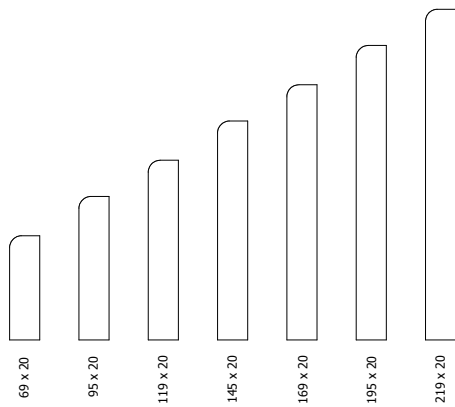

Bullnose Skirting Range

Code Size: (w)x(d)x(l)

Oak

SKI25	50mm x 20mm x 3000mm
SKI26	69mm x 20mm x 3000mm
SKI27	95mm x 20mm x 3000mm
SKI28	119mm x 20mm x 3000mm
SKI29	145mm x 20mm x 3000mm
SKI30	169mm x 20mm x 3000mm
SKI31	195mm x 20mm x 3000mm
SKI32	219mm x 20mm x 3000mm