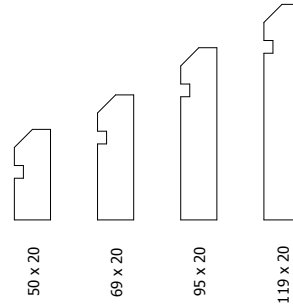

Chamfered Single Edge Architrave Range

Code	Size: (w)x(d)x(l)
Oak	
ARC145	50mm x 20mm x 2x2.1m + 1x1m
ARC146	69mm x 20mm x 2x2.1m + 1x1m
ARC147	95mm x 20mm x 2x2.1m + 1x1m
ARC148	119mm x 20mm x 2x2.1m + 1x1m