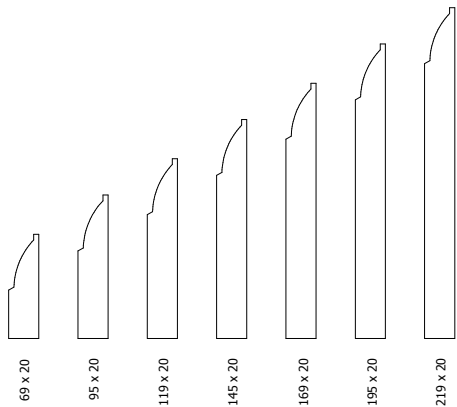

Lily Skirting Range

Code Size: (w)x(d)x(l)

Oak

| | |
|--------|-----------------------|
| SKI565 | 50mm x 20mm x 3000mm |
| SKI566 | 69mm x 20mm x 3000mm |
| SKI567 | 95mm x 20mm x 3000mm |
| SKI568 | 119mm x 20mm x 3000mm |
| SKI569 | 145mm x 20mm x 3000mm |
| SKI570 | 169mm x 20mm x 3000mm |
| SKI571 | 195mm x 20mm x 3000mm |
| SKI572 | 219mm x 20mm x 3000mm |

Colour and shade variation will occur due to the Oak being a natural timber.

Skirting

Long Chamfered Skirting Range

Code Size: (w)x(d)x(l)

Oak

| | |
|--------|-----------------------|
| SKI190 | 69mm x 20mm x 3000mm |
| SKI191 | 95mm x 20mm x 3000mm |
| SKI192 | 119mm x 20mm x 3000mm |
| SKI193 | 145mm x 20mm x 3000mm |
| SKI194 | 169mm x 20mm x 3000mm |
| SKI195 | 195mm x 20mm x 3000mm |
| SKI196 | 219mm x 20mm x 3000mm |

Ogee Skirting Range

Code Size: (w)x(d)x(l)

Oak

| | |
|-------|-----------------------|
| SKI49 | 50mm x 20mm x 3000mm |
| SKI50 | 69mm x 20mm x 3000mm |
| SKI51 | 95mm x 20mm x 3000mm |
| SKI52 | 119mm x 20mm x 3000mm |
| SKI53 | 145mm x 20mm x 3000mm |
| SKI54 | 169mm x 20mm x 3000mm |
| SKI55 | 195mm x 20mm x 3000mm |
| SKI56 | 219mm x 20mm x 3000mm |