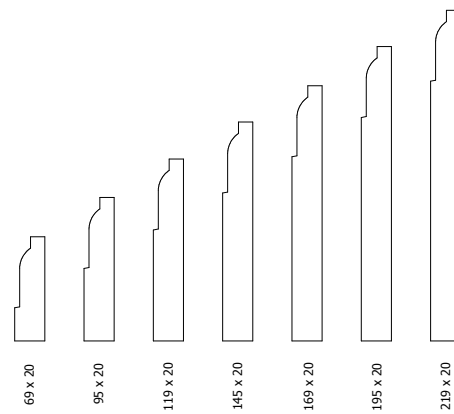

Winterley Skirting Range

Code   **Size: (w)x(d)x(l)**

Oak

SKI460	69mm x 20mm x 3000mm
SKI461	95mm x 20mm x 3000mm
SKI462	119mm x 20mm x 3000mm
SKI463	145mm x 20mm x 3000mm
SKI464	169mm x 20mm x 3000mm
SKI465	195mm x 20mm x 3000mm
SKI466	219mm x 20mm x 3000mm