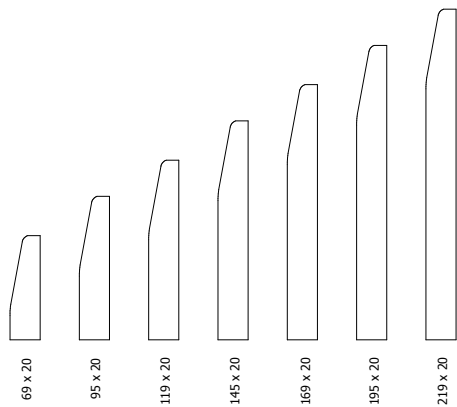

Skirting

Long Chamfered Skirting Range

Code Size: (w)x(d)x(l)

Oak

SKI190	69mm x 20mm x 3000mm
SKI191	95mm x 20mm x 3000mm
SKI192	119mm x 20mm x 3000mm
SKI193	145mm x 20mm x 3000mm
SKI194	169mm x 20mm x 3000mm
SKI195	195mm x 20mm x 3000mm
SKI196	219mm x 20mm x 3000mm