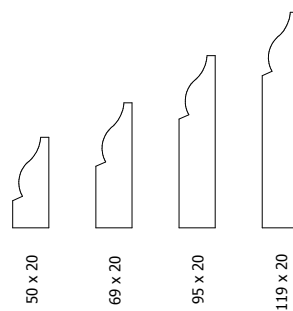

Lily Architrave Range

Code	Size: (w)x(d)x(l)
Oak	
ARC265	50mm x 20mm x 2x2.1m + 1x1m
ARC266	69mm x 20mm x 2x2.1m + 1x1m
ARC267	95mm x 20mm x 2x2.1m + 1x1m
ARC268	119mm x 20mm x 2x2.1m + 1x1m

Colour and shade variation will occur due to the Oak being a natural timber.