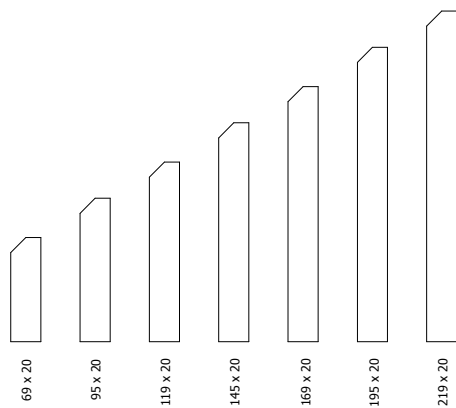

Chamfered Skirting Range

Code Size: (w)x(d)x(l)

Oak

SKI211	50mm x 20mm x 3000mm
SKI212	69mm x 20mm x 3000mm
SKI213	95mm x 20mm x 3000mm
SKI214	119mm x 20mm x 3000mm
SKI215	145mm x 20mm x 3000mm
SKI216	169mm x 20mm x 3000mm
SKI217	195mm x 20mm x 3000mm
SKI218	219mm x 20mm x 3000mm