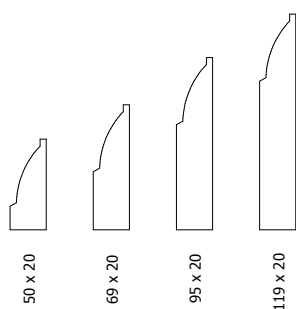

Colour and shade variation will occur due to the Oak being a natural timber.

Long Chamfered Architrave Range

Code **Size: (w)x(d)x(l)**

Oak

| | |
|-------|------------------------------|
| ARC94 | 69mm x 20mm x 2x2.1m + 1x1m |
| ARC95 | 95mm x 20mm x 2x2.1m + 1x1m |
| ARC96 | 119mm x 20mm x 2x2.1m + 1x1m |

Ogee Architrave Range

Code **Size: (w)x(d)x(l)**

Oak

| | |
|-------|------------------------------|
| ARC25 | 50mm x 20mm x 2x2.1m + 1x1m |
| ARC26 | 69mm x 20mm x 2x2.1m + 1x1m |
| ARC27 | 95mm x 20mm x 2x2.1m + 1x1m |
| ARC28 | 119mm x 20mm x 2x2.1m + 1x1m |