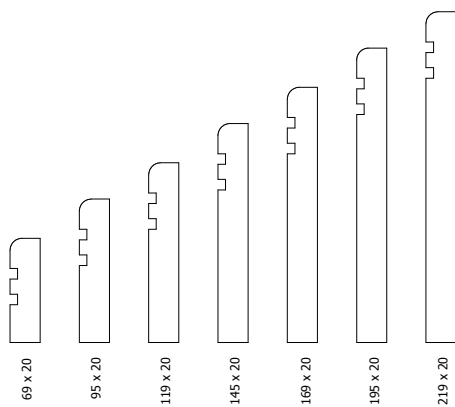

Bullnose Double Edge Skirting Range

Code Size: (w)x(d)x(l)

Oak

SKI145	69mm x 20mm x 3000mm
SKI146	95mm x 20mm x 3000mm
SKI147	119mm x 20mm x 3000mm
SKI148	145mm x 20mm x 3000mm
SKI149	169mm x 20mm x 3000mm
SKI150	195mm x 20mm x 3000mm
SKI151	219mm x 20mm x 3000mm