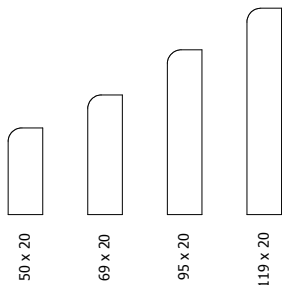

Bullnose Architrave Range

Code	Size: (w)x(d)x(l)
Oak	
ARC13	50mm x 20mm x 2x2.1m + 1x1m
ARC14	69mm x 20mm x 2x2.1m + 1x1m
ARC15	95mm x 20mm x 2x2.1m + 1x1m
ARC16	119mm x 20mm x 2x2.1m + 1x1m