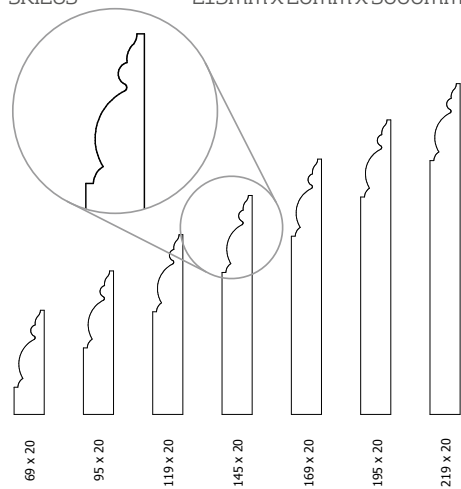

Bullnose Single Edge Skirting Range

Code Size: (w)x(d)x(l)

Oak

| | |
|--------|-----------------------|
| SKI256 | 50mm x 20mm x 3000mm |
| SKI257 | 69mm x 20mm x 3000mm |
| SKI258 | 95mm x 20mm x 3000mm |
| SKI259 | 119mm x 20mm x 3000mm |
| SKI260 | 145mm x 20mm x 3000mm |
| SKI261 | 169mm x 20mm x 3000mm |
| SKI262 | 195mm x 20mm x 3000mm |
| SKI263 | 219mm x 20mm x 3000mm |

Bullnose Double Edge Skirting Range

Code Size: (w)x(d)x(l)

Oak

| | |
|--------|-----------------------|
| SKI145 | 69mm x 20mm x 3000mm |
| SKI146 | 95mm x 20mm x 3000mm |
| SKI147 | 119mm x 20mm x 3000mm |
| SKI148 | 145mm x 20mm x 3000mm |
| SKI149 | 169mm x 20mm x 3000mm |
| SKI150 | 195mm x 20mm x 3000mm |
| SKI151 | 219mm x 20mm x 3000mm |