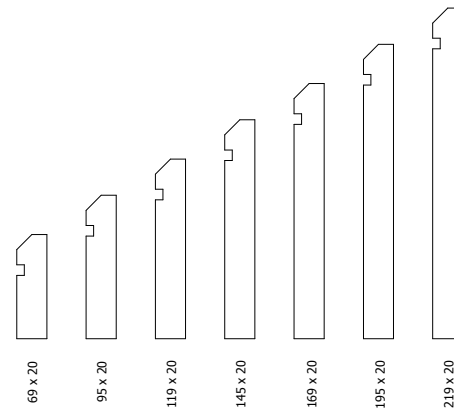

Chamfered Single Edge Skirting Range

Code Size: (w)x(d)x(l)

Oak

SKI301	50mm x 20mm x 3000mm
SKI302	69mm x 20mm x 3000mm
SKI303	95mm x 20mm x 3000mm
SKI304	119mm x 20mm x 3000mm
SKI305	145mm x 20mm x 3000mm
SKI306	169mm x 20mm x 3000mm
SKI307	195mm x 20mm x 3000mm
SKI308	219mm x 20mm x 3000mm