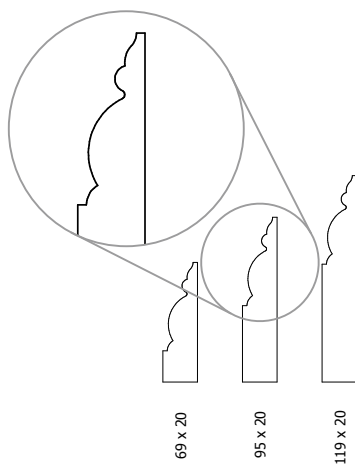

Ogee Range

Bunbury Architrave Range

Code	Size: (w)x(d)x(l)
Oak	
ARC310	69mm x 20mm x 2x2.1m + 1x1m
ARC311	95mm x 20mm x 2x2.1m + 1x1m
ARC312	119mm x 20mm x 2x2.1m + 1x1m

Subject to availability, while stocks last. Cheshire Mouldings reserve the right to amend prices and details at any time.