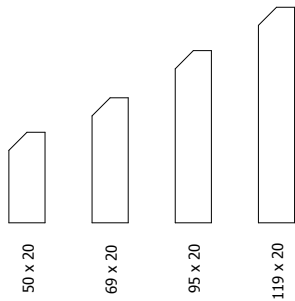

Chamfered Architrave Range

Code	Size: (w)x(d)x(l)
Oak	
ARC103	50mm x 20mm x 2x2.1m + 1x1m
ARC104	69mm x 20mm x 2x2.1m + 1x1m
ARC105	95mm x 20mm x 2x2.1m + 1x1m
ARC106	119mm x 20mm x 2x2.1m + 1x1m