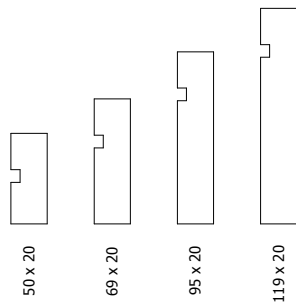

Square Single Edge Architrave Range

Code	Size: (w)x(d)x(l)
Oak	
ARC82	50mm x 20mm x 2x2.1m + 1x1m
ARC83	69mm x 20mm x 2x2.1m + 1x1m
ARC84	95mm x 20mm x 2x2.1m + 1x1m
ARC85	119mm x 20mm x 2x2.1m + 1x1m