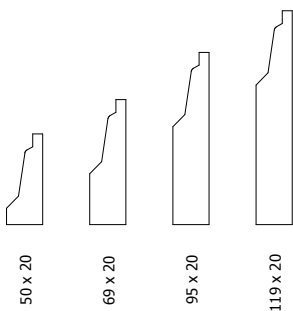

Subject to availability, while stocks last. Cheshire Mouldings reserve the right to amend prices and details at any time.

Chamfered Architrave Range

| Code | Size: (w)x(d)x(l) |
|------------|------------------------------|
| Oak | |
| ARC103 | 50mm x 20mm x 2x2.1m + 1x1m |
| ARC104 | 69mm x 20mm x 2x2.1m + 1x1m |
| ARC105 | 95mm x 20mm x 2x2.1m + 1x1m |
| ARC106 | 119mm x 20mm x 2x2.1m + 1x1m |

Chamfered Single Edge Architrave Range

| Code | Size: (w)x(d)x(l) |
|------------|------------------------------|
| Oak | |
| ARC145 | 50mm x 20mm x 2x2.1m + 1x1m |
| ARC146 | 69mm x 20mm x 2x2.1m + 1x1m |
| ARC147 | 95mm x 20mm x 2x2.1m + 1x1m |
| ARC148 | 119mm x 20mm x 2x2.1m + 1x1m |