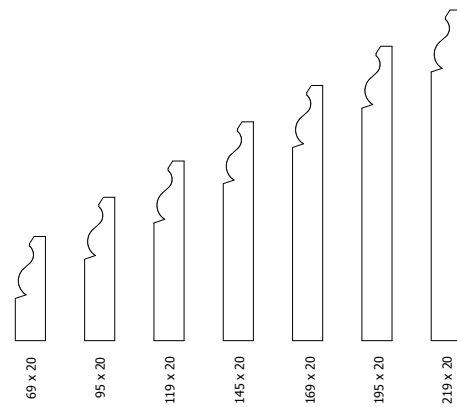

Lily Skirting Range

Code Size: (w)x(d)x(l)

Oak

| | |
|--------|-----------------------|
| SKI565 | 50mm x 20mm x 3000mm |
| SKI566 | 69mm x 20mm x 3000mm |
| SKI567 | 95mm x 20mm x 3000mm |
| SKI568 | 119mm x 20mm x 3000mm |
| SKI569 | 145mm x 20mm x 3000mm |
| SKI570 | 169mm x 20mm x 3000mm |
| SKI571 | 195mm x 20mm x 3000mm |
| SKI572 | 219mm x 20mm x 3000mm |

Colour and shade variation will occur due to the Oak being a natural timber.

Skirting

Long Chamfered Skirting Range

Code Size: (w)x(d)x(l)

Oak

| | |
|--------|-----------------------|
| SKI190 | 69mm x 20mm x 3000mm |
| SKI191 | 95mm x 20mm x 3000mm |
| SKI192 | 119mm x 20mm x 3000mm |
| SKI193 | 145mm x 20mm x 3000mm |
| SKI194 | 169mm x 20mm x 3000mm |
| SKI195 | 195mm x 20mm x 3000mm |
| SKI196 | 219mm x 20mm x 3000mm |

Ogee Skirting Range

Code Size: (w)x(d)x(l)

Oak

| | |
|-------|-----------------------|
| SKI49 | 50mm x 20mm x 3000mm |
| SKI50 | 69mm x 20mm x 3000mm |
| SKI51 | 95mm x 20mm x 3000mm |
| SKI52 | 119mm x 20mm x 3000mm |
| SKI53 | 145mm x 20mm x 3000mm |
| SKI54 | 169mm x 20mm x 3000mm |
| SKI55 | 195mm x 20mm x 3000mm |
| SKI56 | 219mm x 20mm x 3000mm |