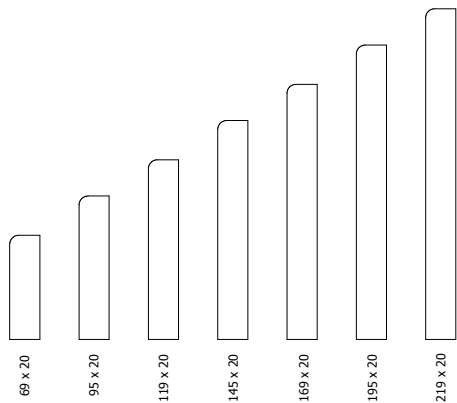

Pencil Round Skirting Range

Code Size: (w)x(d)x(l)

Oak

SKI01	50mm x 20mm x 3000mm
SKI02	69mm x 20mm x 3000mm
SKI03	95mm x 20mm x 3000mm
SKI04	119mm x 20mm x 3000mm
SKI05	145mm x 20mm x 3000mm
SKI06	169mm x 20mm x 3000mm
SKI07	195mm x 20mm x 3000mm
SKI08	219mm x 20mm x 3000mm