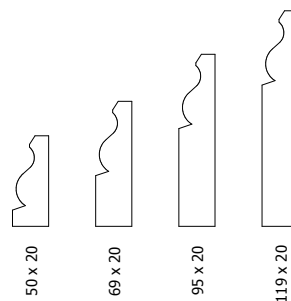

Lily Architrave Range

| Code | Size: (w)x(d)x(l) |
|------------|------------------------------|
| Oak | |
| ARC265 | 50mm x 20mm x 2x2.1m + 1x1m |
| ARC266 | 69mm x 20mm x 2x2.1m + 1x1m |
| ARC267 | 95mm x 20mm x 2x2.1m + 1x1m |
| ARC268 | 119mm x 20mm x 2x2.1m + 1x1m |

Colour and shade variation will occur due to the Oak being a natural timber.

Long Chamfered Architrave Range

Code **Size: (w)x(d)x(l)**

Oak

| | |
|-------|------------------------------|
| ARC94 | 69mm x 20mm x 2x2.1m + 1x1m |
| ARC95 | 95mm x 20mm x 2x2.1m + 1x1m |
| ARC96 | 119mm x 20mm x 2x2.1m + 1x1m |

Ogee Architrave Range

Code **Size: (w)x(d)x(l)**

Oak

| | |
|-------|------------------------------|
| ARC25 | 50mm x 20mm x 2x2.1m + 1x1m |
| ARC26 | 69mm x 20mm x 2x2.1m + 1x1m |
| ARC27 | 95mm x 20mm x 2x2.1m + 1x1m |
| ARC28 | 119mm x 20mm x 2x2.1m + 1x1m |