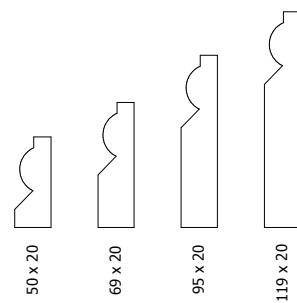

Torus Architrave Range

Code	Size: (w)x(d)x(l)
Oak	
ARC61	50mm x 20mm x 2x2.1m + 1x1m
ARC62	69mm x 20mm x 2x2.1m + 1x1m
ARC63	95mm x 20mm x 2x2.1m + 1x1m
ARC64	119mm x 20mm x 2x2.1m + 1x1m