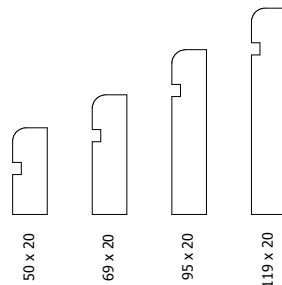

- ✓ **Large range of sizes available in 3m lengths**
- ✓ **Adds Protection to the base of the wall**
- ✓ **A beautiful way of hiding uneven or rugged floor or wall edges**

Bullnose Single Edge Range

Chamfer Range

Long Chamfer Range

Ogee Range

Bullnose Architrave Range

| Code | Size: (w)x(d)x(l) |
|------------|------------------------------|
| Oak | |
| ARC13 | 50mm x 20mm x 2x2.1m + 1x1m |
| ARC14 | 69mm x 20mm x 2x2.1m + 1x1m |
| ARC15 | 95mm x 20mm x 2x2.1m + 1x1m |
| ARC16 | 119mm x 20mm x 2x2.1m + 1x1m |

Bullnose Single Edge Architrave Range

| Code | Size: (w)x(d)x(l) |
|------------|------------------------------|
| Oak | |
| ARC124 | 50mm x 20mm x 2x2.1m + 1x1m |
| ARC125 | 69mm x 20mm x 2x2.1m + 1x1m |
| ARC126 | 95mm x 20mm x 2x2.1m + 1x1m |
| ARC127 | 119mm x 20mm x 2x2.1m + 1x1m |