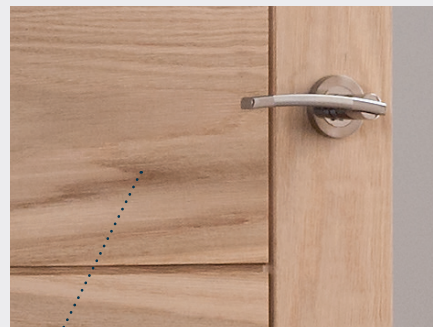

Modernus 1 Light Clear Glazed Oak Door

Code	Size
MDGL610	1981 x 610 x 35mm
MDGL686	1981 x 686 x 35mm
MDGL762	1981 x 762 x 35mm
MDGL838	1981 x 838 x 35mm

Clear flat safety glass.

A modern take on the classic oak door, that will enhance the décor in any home.