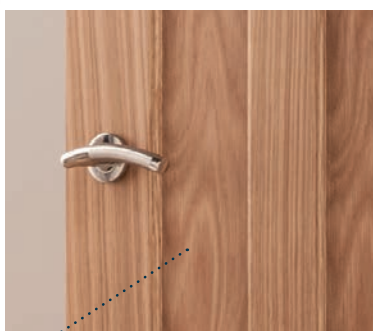

*Genuine A-Grade
American White Oak
veneer, lipping and
mouldings.*

**For more information
visit us online today
cheshiremouldings.co.uk
Or call us on **0800 085 3476****

Door Linings

- Designed to work with our range of doors only
- 2 year guarantee
- Genuine engineered Oak
- Cut down to size to fit your door frame