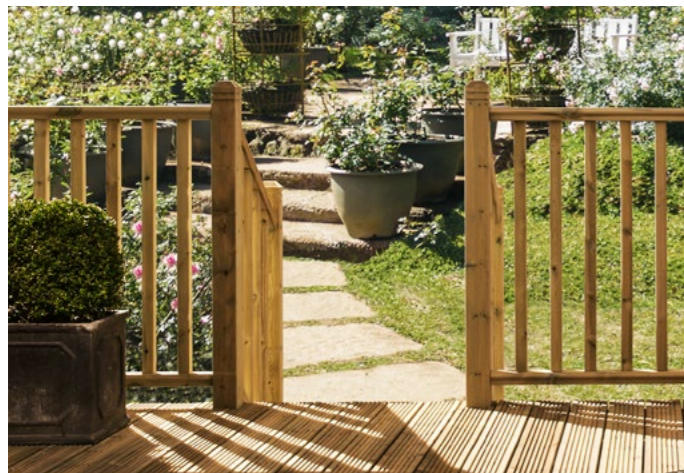

CORE DECK

Turned Softwood

Your garden may change with the seasons but our turned decking range remains a timeless classic. It's one of our most versatile designs and works beautifully in gardens of all shapes and sizes. Also available in Red Hardwood

CORE DECK

Square Softwood

For those looking for the purest counterpoint to their garden, our square range is the perfect choice. They're still made from the same quality pine as the rest of our decking range. We never sacrifice quality especially where functionality is its strongest feature.