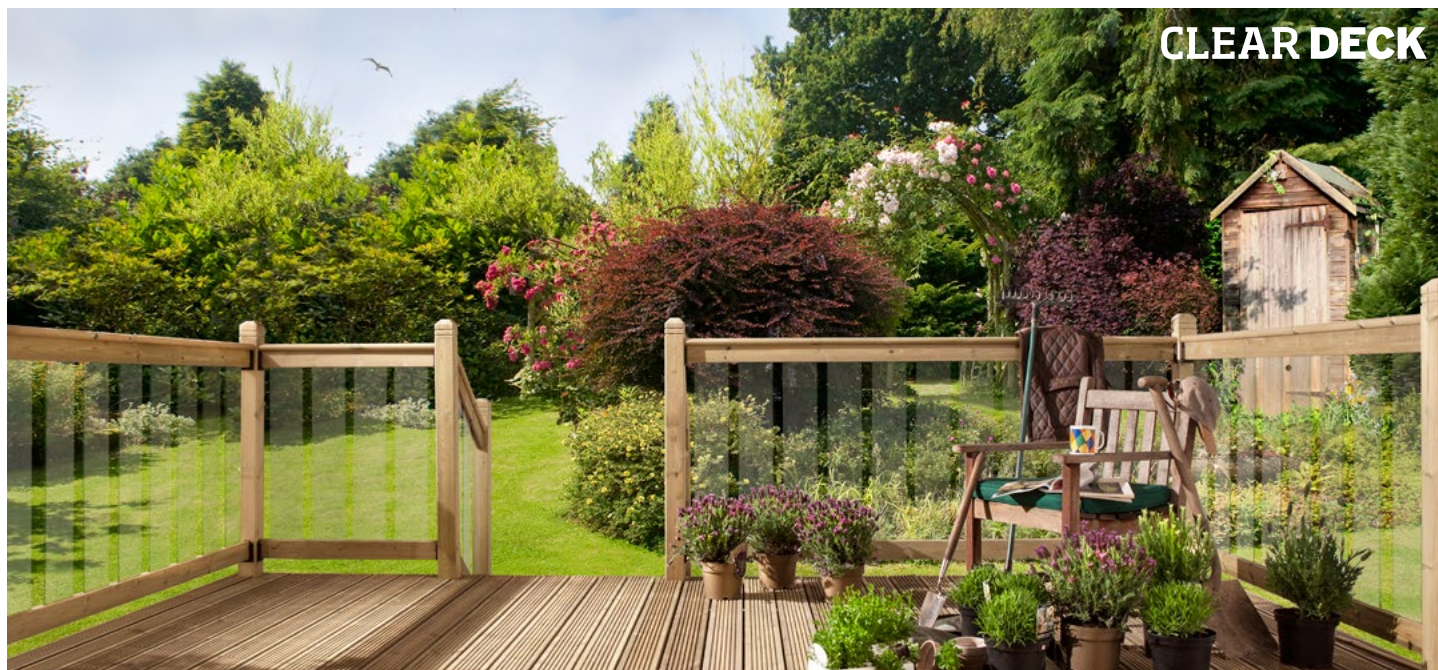

CLEAR DECK

Cheshire Mouldings & Woodturnings Ltd

Cheshire House • 7 Norman's Road • Sutton • St. Helens • WA9 4JQ

telephone: +44 (0)1744 811 545 • facsimile: +44 (0)1744 811 475

email: enquiries@cheshiremouldings.co.uk • website: www.cheshiremouldings.co.uk

technical helpline :

freephone 0800 085 3475

Visit our easy-to-use online deck planner at :
www.planyourdeck.co.uk

Follow us for all the latest news and updates

facebook.com/CheshireMouldings1

[@CheshireMould](https://twitter.com/CheshireMould)

Look for
FSC® certified
products

The mark of
responsible forestry