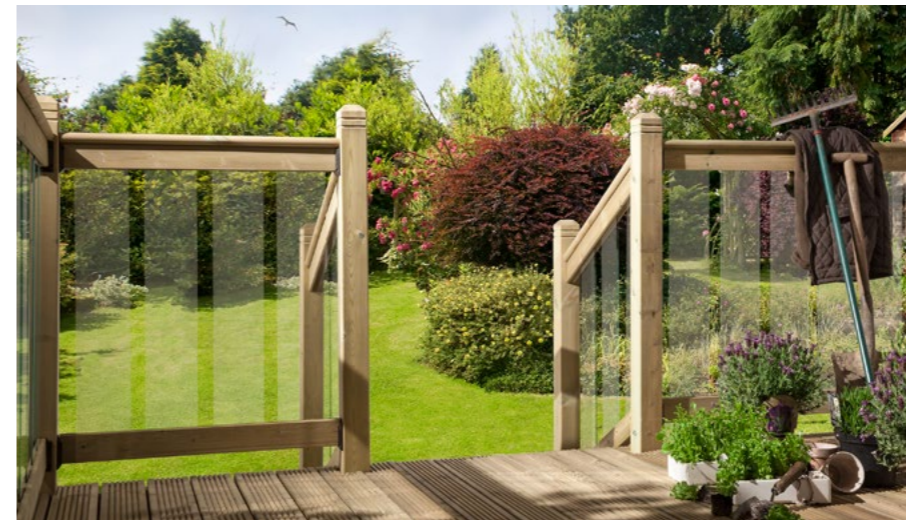

CORE DECK

American Softwood

There's no doubt the design of our American range is engrained with its colonial heritage. Recalling the simple utility and rustic appeal of nineteenth century Shaker style, this range is intended to be functional yet still achieves an effortless beauty.

CLEAR DECK

Clear Softwood

Clear Softwood blends the natural warmth of quality timber with dazzling glass balusters for a deck that blends traditional and modern. The result is a beautifully framed panoramic view of your entire garden.