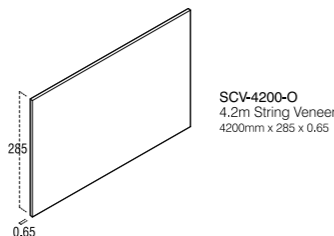

Timber Finish	Product Code	Size	Pack Qty	Trade Price Each	Finish
---------------	--------------	------	----------	------------------	--------

TREADS & EXTENSION

OAK	SCT-1000-O	1000 x 32 x 300	1		OIL
OAK	SCT-1500-O	1500 x 32 x 300	1		OIL
OAK	SCT-1300-O	1300 x 16 x 200	1		OIL

RISERS

OAK	SCR-1000-O	1000 x 12 x 195	1		OIL
OAK	SCR-1500-O	1500 x 12 x 195	1		OIL

BULLNOSE TREAD & RISER SET

OAK	SCBN-1085-OLH	1070 x 216 x 250	1		OIL
OAK	SCBN-1085-ORH	1070 x 216 x 250	1		OIL

STRING VENEER

OAK	SCV-4200-O	4200 x 0.65 x 285	1		UNFINISHED
-----	------------	-------------------	---	--	------------

Joinery Collection

> Pine Boards

Timber Finish	Product Code	Size	Pack Qty	Trade Price Each
---------------	--------------	------	----------	------------------

WHITE WOOD

* PINE	PB01	850 x 200 x 18	1	
* PINE	PB02	850 x 250 x 18	1	
* PINE	PB03	850 x 300 x 18	1	
* PINE	PB04	850 x 400 x 18	1	
* PINE	PB05	850 x 500 x 18	1	
* PINE	PB06	1150 x 200 x 18	1	
* PINE	PB07	1150 x 250 x 18	1	
* PINE	PB08	1150 x 300 x 18	1	
* PINE	PB09	1150 x 400 x 18	1	
* PINE	PB10	1150 x 500 x 18	1	
* PINE	PB11	1750 x 200 x 18	1	
* PINE	PB12	1750 x 250 x 18	1	
* PINE	PB13	1750 x 300 x 18	1	
* PINE	PB14	1750 x 400 x 18	1	
* PINE	PB15	1750 x 500 x 18	1	
* PINE	PB16	1750 x 600 x 18	1	
* PINE	PB17	2350 x 200 x 18	1	
* PINE	PB18	2350 x 250 x 18	1	
* PINE	PB19	2350 x 300 x 18	1	
* PINE	PB20	2350 x 400 x 18	1	
* PINE	PB21	2350 x 500 x 18	1	
* PINE	PB22	2350 x 600 x 18	1	