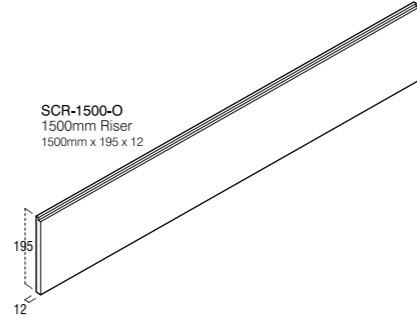

RISERS

OAK	SCR-1000-O	1000 x 12 x 195	1		OIL
OAK	SCR-1500-O	1500 x 12 x 195	1		OIL