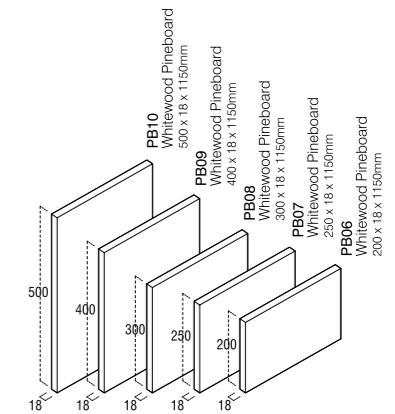

OAK	SCV-4200-O	4200 x 0.65 x 285	1		UNFINISHED
-----	------------	-------------------	---	--	------------

Joinery Collection

> Pine Boards

Timber Finish	Product Code	Size	Pack Qty	Trade Price Each
---------------	--------------	------	----------	------------------

WHITE WOOD

* PINE	PB01	850 x 200 x 18	1	
* PINE	PB02	850 x 250 x 18	1	
* PINE	PB03	850 x 300 x 18	1	
* PINE	PB04	850 x 400 x 18	1	
* PINE	PB05	850 x 500 x 18	1	
* PINE	PB06	1150 x 200 x 18	1	
* PINE	PB07	1150 x 250 x 18	1	
* PINE	PB08	1150 x 300 x 18	1	
* PINE	PB09	1150 x 400 x 18	1	
* PINE	PB10	1150 x 500 x 18	1	
* PINE	PB11	1750 x 200 x 18	1	
* PINE	PB12	1750 x 250 x 18	1	
* PINE	PB13	1750 x 300 x 18	1	
* PINE	PB14	1750 x 400 x 18	1	
* PINE	PB15	1750 x 500 x 18	1	
* PINE	PB16	1750 x 600 x 18	1	
* PINE	PB17	2350 x 200 x 18	1	
* PINE	PB18	2350 x 250 x 18	1	
* PINE	PB19	2350 x 300 x 18	1	
* PINE	PB20	2350 x 400 x 18	1	
* PINE	PB21	2350 x 500 x 18	1	
* PINE	PB22	2350 x 600 x 18	1	