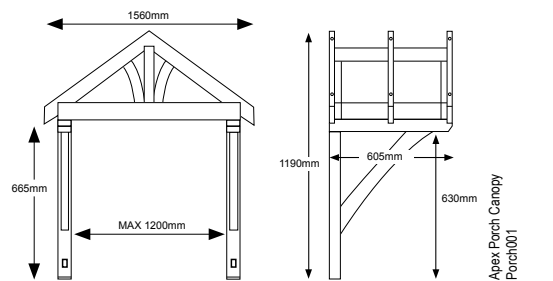

ENGINEERED JOINERY BLANKS

91BLK15000	90mm x 90mm x 1500mm	1
91BLK20000	90mm x 90mm x 2000mm	1
91BLK24000	90mm x 90mm x 2400mm	1
91BLK28000	90mm x 90mm x 2800mm	1
91BLK30000	90mm x 90mm x 3000mm	1
91BLK36000	90mm x 90mm x 3600mm	1
91BLK42000	90mm x 90mm x 4200mm	1

Oak 90mm x 90mm Engineered Joinery Blanks

Engineered Joinery Blanks composition

Joinery Collection

> Porches

PLAN Visit our online planning service to help you and your customers.
planyourstairs.co.uk

CALL Any questions? Please call our technical helpline
 freephone 0800 085 3475

FIT Find a comprehensive range of fitting guides at
cheshiremouldings.co.uk

Product Code	Size WxHxD	Pack Qty	Trade Price Each
--------------	------------	----------	------------------

APEX PORCH CANOPY

Porch001	1560x1190x605mm	1
Porch002	1960x1305x605mm	1
Porch003	1736x1124x661mm	1