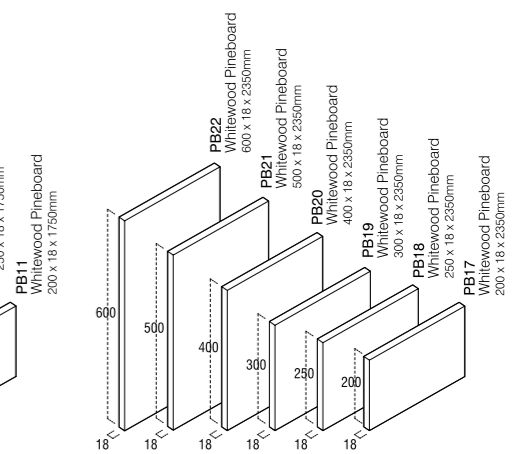

OAK	SCV-4200-O	4200 x 0.65 x 285	1		UNFINISHED
-----	------------	-------------------	---	--	------------

Joinery Collection

> Pine Boards

Timber Finish	Product Code	Size	Pack Qty	Trade Price Each
---------------	--------------	------	----------	------------------

WHITE WOOD

* PINE	PB01	850 x 200 x 18	1	
* PINE	PB02	850 x 250 x 18	1	
* PINE	PB03	850 x 300 x 18	1	
* PINE	PB04	850 x 400 x 18	1	
* PINE	PB05	850 x 500 x 18	1	
* PINE	PB06	1150 x 200 x 18	1	
* PINE	PB07	1150 x 250 x 18	1	
* PINE	PB08	1150 x 300 x 18	1	
* PINE	PB09	1150 x 400 x 18	1	
* PINE	PB10	1150 x 500 x 18	1	
* PINE	PB11	1750 x 200 x 18	1	
* PINE	PB12	1750 x 250 x 18	1	
* PINE	PB13	1750 x 300 x 18	1	
* PINE	PB14	1750 x 400 x 18	1	
* PINE	PB15	1750 x 500 x 18	1	
* PINE	PB16	1750 x 600 x 18	1	
* PINE	PB17	2350 x 200 x 18	1	
* PINE	PB18	2350 x 250 x 18	1	
* PINE	PB19	2350 x 300 x 18	1	
* PINE	PB20	2350 x 400 x 18	1	
* PINE	PB21	2350 x 500 x 18	1	
* PINE	PB22	2350 x 600 x 18	1	