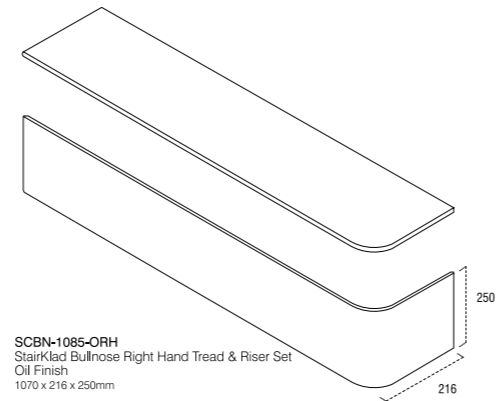

BULLNOSE TREAD & RISER SET

OAK	SCBN-1085-OLH	1070 x 216 x 250	1		OIL
OAK	SCBN-1085-ORH	1070 x 216 x 250	1		OIL