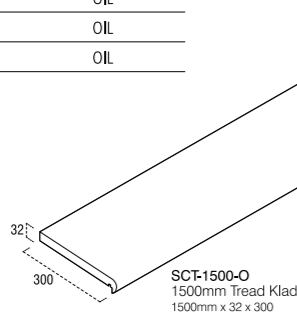

Timber Finish	Product Code	Size	Pack Qty	Trade Price Each	Finish
---------------	--------------	------	----------	------------------	--------

TREADS & EXTENSION

OAK	SCT-1000-O	1000 x 32 x 300	1		OIL
OAK	SCT-1500-O	1500 x 32 x 300	1		OIL
OAK	SCT-1300-O	1300 x 16 x 200	1		OIL