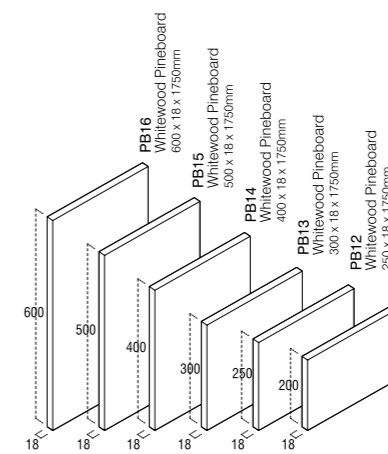

OAK	SCV-4200-O	4200 x 0.65 x 285	1		UNFINISHED
-----	------------	-------------------	---	--	------------

Joinery Collection

> Pine Boards

Timber Finish	Product Code	Size	Pack Qty	Trade Price Each
---------------	--------------	------	----------	------------------

WHITE WOOD

* PINE	PB01	850 x 200 x 18	1	
* PINE	PB02	850 x 250 x 18	1	
* PINE	PB03	850 x 300 x 18	1	
* PINE	PB04	850 x 400 x 18	1	
* PINE	PB05	850 x 500 x 18	1	
* PINE	PB06	1150 x 200 x 18	1	
* PINE	PB07	1150 x 250 x 18	1	
* PINE	PB08	1150 x 300 x 18	1	
* PINE	PB09	1150 x 400 x 18	1	
* PINE	PB10	1150 x 500 x 18	1	
* PINE	PB11	1750 x 200 x 18	1	
* PINE	PB12	1750 x 250 x 18	1	
* PINE	PB13	1750 x 300 x 18	1	
* PINE	PB14	1750 x 400 x 18	1	
* PINE	PB15	1750 x 500 x 18	1	
* PINE	PB16	1750 x 600 x 18	1	
* PINE	PB17	2350 x 200 x 18	1	
* PINE	PB18	2350 x 250 x 18	1	
* PINE	PB19	2350 x 300 x 18	1	
* PINE	PB20	2350 x 400 x 18	1	
* PINE	PB21	2350 x 500 x 18	1	
* PINE	PB22	2350 x 600 x 18	1	