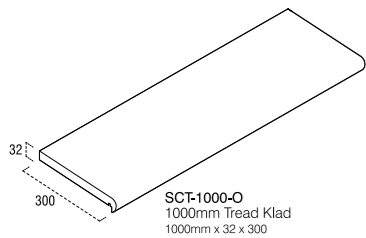

Timber Finish	Product Code	Size	Pack Qty	Trade Price Each	Finish
---------------	--------------	------	----------	------------------	--------

TREADS & EXTENSION

OAK	SCT-1000-O	1000 x 32 x 300	1		OIL
OAK	SCT-1500-O	1500 x 32 x 300	1		OIL
OAK	SCT-1300-O	1300 x 16 x 200	1		OIL