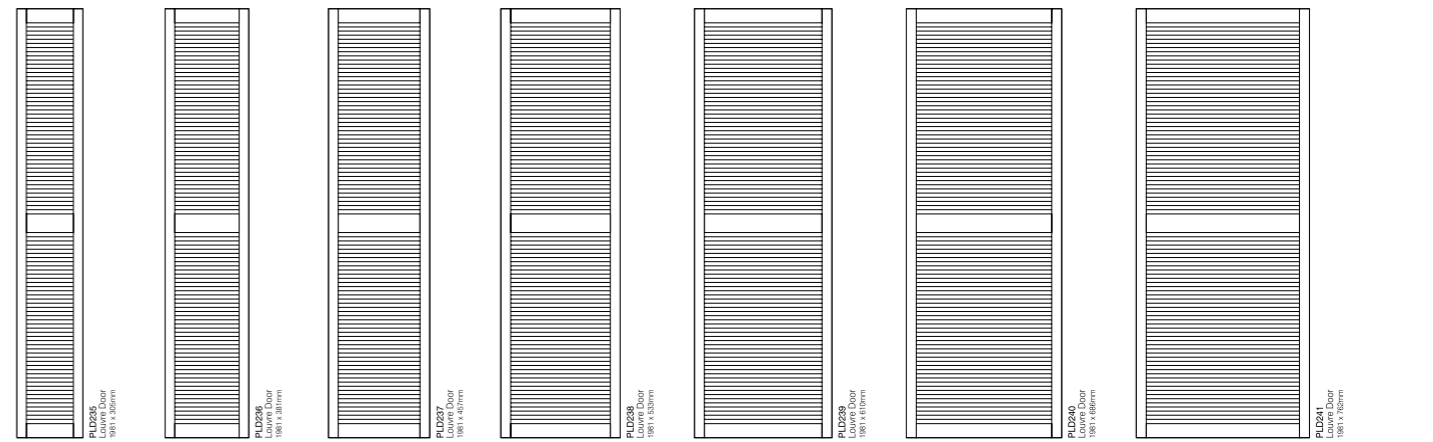

Joinery Collection

> Louvre Doors

> Joinery Blanks

Timber Finish Product Code Size Pack Qty Trade Price Each

LOUVRE DOORS - NO CENTRE RAIL

△ PINE	PLD225	1524 x 305 x 28mm 60 x 12 x 1 1/8"	1
△ PINE	PLD226	1524 x 381 x 28mm 60 x 15 x 1 1/8"	1
△ PINE	PLD227	1524 x 457 x 28mm 60 x 18 x 1 1/8"	1
△ PINE	PLD228	1524 x 533 x 28mm 60 x 21 x 1 1/8"	1
△ PINE	PLD229	1524 x 610 x 28mm 60 x 24 x 1 1/8"	1
△ PINE	PLD230	1829 x 305 x 28mm 72 x 12 x 1 1/8"	1
△ PINE	PLD231	1829 x 381 x 28mm 72 x 15 x 1 1/8"	1
△ PINE	PLD232	1829 x 457 x 28mm 72 x 18 x 1 1/8"	1
△ PINE	PLD233	1829 x 533 x 28mm 72 x 21 x 1 1/8"	1
△ PINE	PLD234	1829 x 610 x 28mm 72 x 24 x 1 1/8"	1
△ PINE	PLD235	1981 x 305 x 28mm 78 x 12 x 1 1/8"	1
△ PINE	PLD236	1981 x 381 x 28mm 78 x 15 x 1 1/8"	1
△ PINE	PLD237	1981 x 457 x 28mm 78 x 18 x 1 1/8"	1
△ PINE	PLD238	1981 x 533 x 28mm 78 x 21 x 1 1/8"	1
△ PINE	PLD239	1981 x 610 x 28mm 78 x 24 x 1 1/8"	1
△ PINE	PLD240	1981 x 686 x 28mm 78 x 27 x 1 1/8"	1
△ PINE	PLD241	1981 x 762 x 28mm 78 x 30 x 1 1/8"	1