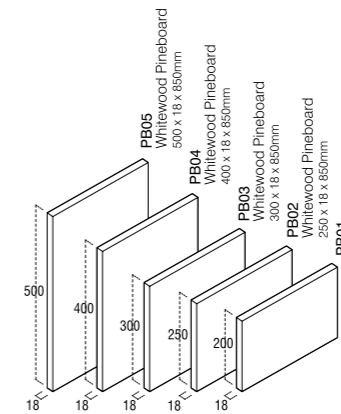

OAK	SCV-4200-O	4200 x 0.65 x 285	1		UNFINISHED
-----	------------	-------------------	---	--	------------

Joinery Collection

> Pine Boards

Timber Finish	Product Code	Size	Pack Qty	Trade Price Each
---------------	--------------	------	----------	------------------

WHITE WOOD

* PINE	PB01	850 x 200 x 18	1	
* PINE	PB02	850 x 250 x 18	1	
* PINE	PB03	850 x 300 x 18	1	
* PINE	PB04	850 x 400 x 18	1	
* PINE	PB05	850 x 500 x 18	1	
* PINE	PB06	1150 x 200 x 18	1	
* PINE	PB07	1150 x 250 x 18	1	
* PINE	PB08	1150 x 300 x 18	1	
* PINE	PB09	1150 x 400 x 18	1	
* PINE	PB10	1150 x 500 x 18	1	
* PINE	PB11	1750 x 200 x 18	1	
* PINE	PB12	1750 x 250 x 18	1	
* PINE	PB13	1750 x 300 x 18	1	
* PINE	PB14	1750 x 400 x 18	1	
* PINE	PB15	1750 x 500 x 18	1	
* PINE	PB16	1750 x 600 x 18	1	
* PINE	PB17	2350 x 200 x 18	1	
* PINE	PB18	2350 x 250 x 18	1	
* PINE	PB19	2350 x 300 x 18	1	
* PINE	PB20	2350 x 400 x 18	1	
* PINE	PB21	2350 x 500 x 18	1	
* PINE	PB22	2350 x 600 x 18	1	