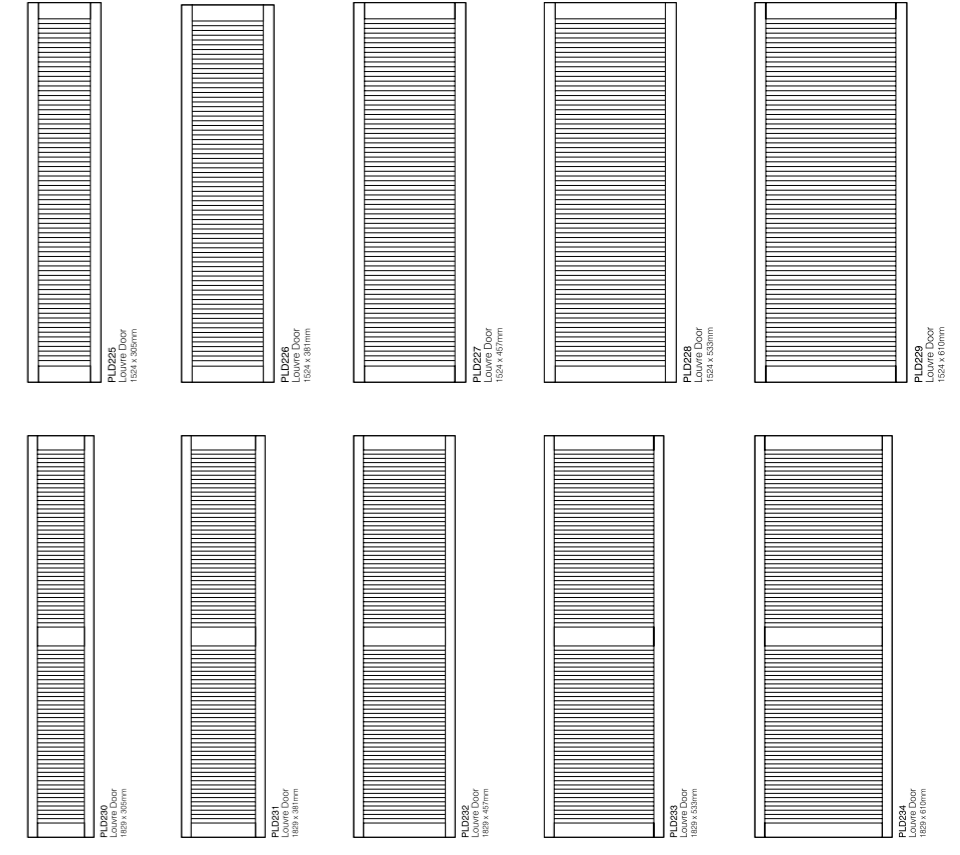

Joinery Collection

> Louvre Doors

> Joinery Blanks

Timber Finish Product Code Size Pack Qty Trade Price Each

LOUVRE DOORS - NO CENTRE RAIL

△ PINE	PLD225	1524 x 305 x 28mm 60 x 12 x 1 1/8"	1
△ PINE	PLD226	1524 x 381 x 28mm 60 x 15 x 1 1/8"	1
△ PINE	PLD227	1524 x 457 x 28mm 60 x 18 x 1 1/8"	1
△ PINE	PLD228	1524 x 533 x 28mm 60 x 21 x 1 1/8"	1
△ PINE	PLD229	1524 x 610 x 28mm 60 x 24 x 1 1/8"	1
△ PINE	PLD230	1829 x 305 x 28mm 72 x 12 x 1 1/8"	1
△ PINE	PLD231	1829 x 381 x 28mm 72 x 15 x 1 1/8"	1
△ PINE	PLD232	1829 x 457 x 28mm 72 x 18 x 1 1/8"	1
△ PINE	PLD233	1829 x 533 x 28mm 72 x 21 x 1 1/8"	1
△ PINE	PLD234	1829 x 610 x 28mm 72 x 24 x 1 1/8"	1
△ PINE	PLD235	1981 x 305 x 28mm 78 x 12 x 1 1/8"	1
△ PINE	PLD236	1981 x 381 x 28mm 78 x 15 x 1 1/8"	1
△ PINE	PLD237	1981 x 457 x 28mm 78 x 18 x 1 1/8"	1
△ PINE	PLD238	1981 x 533 x 28mm 78 x 21 x 1 1/8"	1
△ PINE	PLD239	1981 x 610 x 28mm 78 x 24 x 1 1/8"	1
△ PINE	PLD240	1981 x 686 x 28mm 78 x 27 x 1 1/8"	1
△ PINE	PLD241	1981 x 762 x 28mm 78 x 30 x 1 1/8"	1