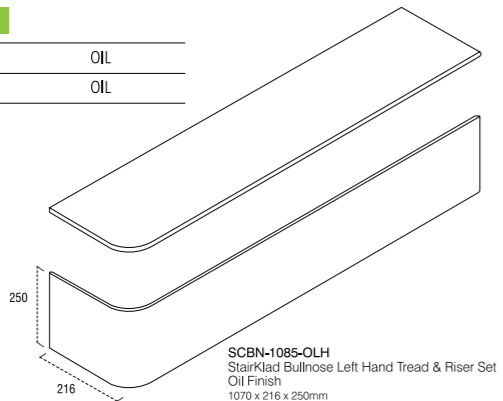

BULLNOSE TREAD & RISER SET

OAK	SCBN-1085-OLH	1070 x 216 x 250	1		OIL
OAK	SCBN-1085-ORH	1070 x 216 x 250	1		OIL