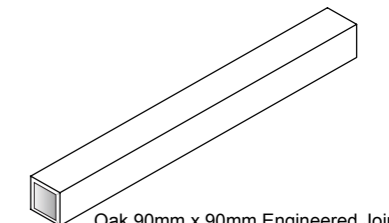

Joinery Collection

> Louvre Doors

> Joinery Blanks

Timber Finish Product Code Size Pack Qty Trade Price Each

LOUVRE DOORS - NO CENTRE RAIL

△ PINE	PLD225	1524 x 305 x 28mm 60 x 12 x 1 1/8"	1
△ PINE	PLD226	1524 x 381 x 28mm 60 x 15 x 1 1/8"	1
△ PINE	PLD227	1524 x 457 x 28mm 60 x 18 x 1 1/8"	1
△ PINE	PLD228	1524 x 533 x 28mm 60 x 21 x 1 1/8"	1
△ PINE	PLD229	1524 x 610 x 28mm 60 x 24 x 1 1/8"	1
△ PINE	PLD230	1829 x 305 x 28mm 72 x 12 x 1 1/8"	1
△ PINE	PLD231	1829 x 381 x 28mm 72 x 15 x 1 1/8"	1
△ PINE	PLD232	1829 x 457 x 28mm 72 x 18 x 1 1/8"	1
△ PINE	PLD233	1829 x 533 x 28mm 72 x 21 x 1 1/8"	1
△ PINE	PLD234	1829 x 610 x 28mm 72 x 24 x 1 1/8"	1
△ PINE	PLD235	1981 x 305 x 28mm 78 x 12 x 1 1/8"	1
△ PINE	PLD236	1981 x 381 x 28mm 78 x 15 x 1 1/8"	1
△ PINE	PLD237	1981 x 457 x 28mm 78 x 18 x 1 1/8"	1
△ PINE	PLD238	1981 x 533 x 28mm 78 x 21 x 1 1/8"	1
△ PINE	PLD239	1981 x 610 x 28mm 78 x 24 x 1 1/8"	1
△ PINE	PLD240	1981 x 686 x 28mm 78 x 27 x 1 1/8"	1
△ PINE	PLD241	1981 x 762 x 28mm 78 x 30 x 1 1/8"	1

BLANK SPINDLES (PINE) SOLID

41BLK895P	41mm x 41mm x 895mm	1
41BLK1100P	41mm x 41mm x 1100mm	1
32BLK895P	32mm x 32mm x 895mm	1
32BLK1100P	32mm x 32mm x 1100mm	1

BLANK SPINDLES (OAK) SOLID

41BLK895O	41mm x 41mm x 895mm	1
41BLK1100O	41mm x 41mm x 1100mm	1
32BLK895O	32mm x 32mm x 895mm	1
32BLK1100O	32mm x 32mm x 1100mm	1

ENGINEERED JOINERY BLANKS

91BLK15000	90mm x 90mm x 1500mm	1
91BLK20000	90mm x 90mm x 2000mm	1
91BLK24000	90mm x 90mm x 2400mm	1
91BLK28000	90mm x 90mm x 2800mm	1
91BLK30000	90mm x 90mm x 3000mm	1
91BLK36000	90mm x 90mm x 3600mm	1
91BLK42000	90mm x 90mm x 4200mm	1