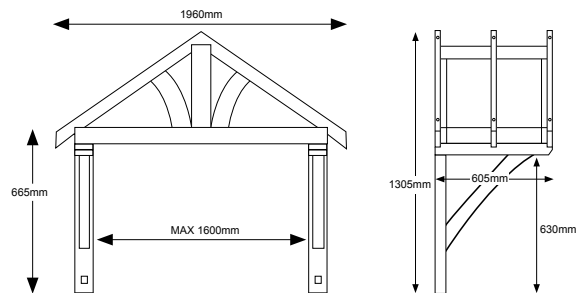

ENGINEERED JOINERY BLANKS

91BLK15000	90mm x 90mm x 1500mm	1
91BLK20000	90mm x 90mm x 2000mm	1
91BLK24000	90mm x 90mm x 2400mm	1
91BLK28000	90mm x 90mm x 2800mm	1
91BLK30000	90mm x 90mm x 3000mm	1
91BLK36000	90mm x 90mm x 3600mm	1
91BLK42000	90mm x 90mm x 4200mm	1

Oak 90mm x 90mm Engineered Joinery Blanks

Engineered Joinery Blanks composition

Joinery Collection

> Porches

PLAN Visit our online planning service to help you and your customers.
planyourstairs.co.uk

CALL Any questions? Please call our technical helpline
 freephone 0800 085 3475

FIT Find a comprehensive range of fitting guides at
cheshiremouldings.co.uk

Product Code	Size WxHxD	Pack Qty	Trade Price Each
--------------	------------	----------	------------------

APEX PORCH CANOPY

Porch001	1560x1190x605mm	1
Porch002	1960x1305x605mm	1
Porch003	1736x1124x661mm	1