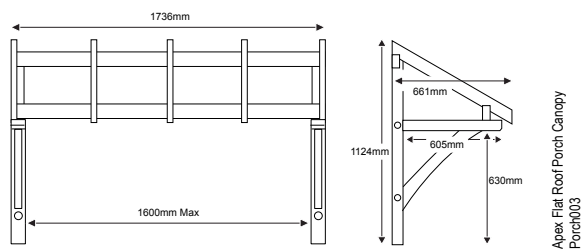

ENGINEERED JOINERY BLANKS

91BLK15000	90mm x 90mm x 1500mm	1
91BLK20000	90mm x 90mm x 2000mm	1
91BLK24000	90mm x 90mm x 2400mm	1
91BLK28000	90mm x 90mm x 2800mm	1
91BLK30000	90mm x 90mm x 3000mm	1
91BLK36000	90mm x 90mm x 3600mm	1
91BLK42000	90mm x 90mm x 4200mm	1

Oak 90mm x 90mm Engineered Joinery Blanks

Engineered Joinery Blanks composition

Joinery Collection

> Porches

PLAN Visit our online planning service to help you and your customers.
planyourstairs.co.uk

CALL Any questions? Please call our technical helpline
 freephone 0800 085 3475

FIT Find a comprehensive range of fitting guides at
cheshiremouldings.co.uk

Product Code	Size WxHxD	Pack Qty	Trade Price Each
--------------	------------	----------	------------------

APEX PORCH CANOPY

Porch001	1560x1190x605mm	1
Porch002	1960x1305x605mm	1
Porch003	1736x1124x661mm	1