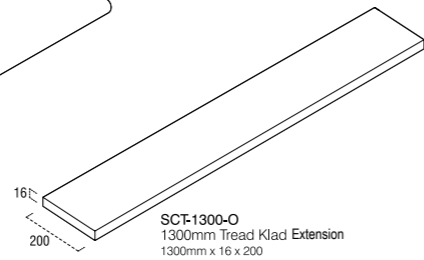

Timber Finish	Product Code	Size	Pack Qty	Trade Price Each	Finish
---------------	--------------	------	----------	------------------	--------

TREADS & EXTENSION

OAK	SCT-1000-O	1000 x 32 x 300	1		OIL
OAK	SCT-1500-O	1500 x 32 x 300	1		OIL
OAK	SCT-1300-O	1300 x 16 x 200	1		OIL