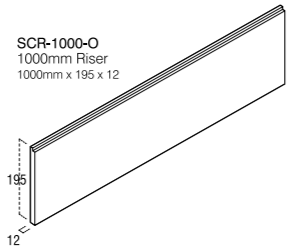

RISERS

OAK	SCR-1000-O	1000 x 12 x 195	1		OIL
OAK	SCR-1500-O	1500 x 12 x 195	1		OIL