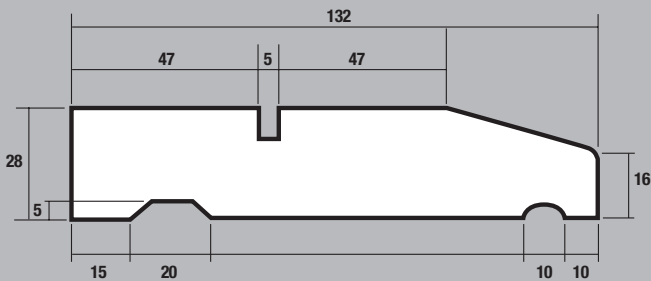

Universal External Oak Reversible Door Frame Pack contains

**OAK DFC 28mm x 132mm
Cill**