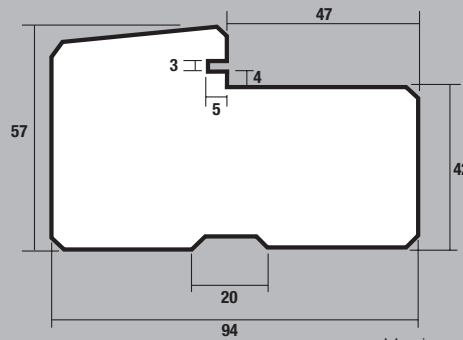

**OAK DFC 57mm x 94mm
Head/Jamb**