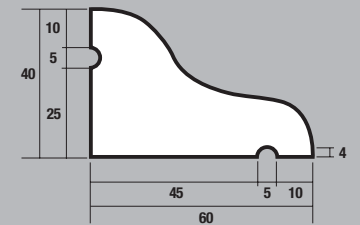

**OAKWBARS
Weather Bars**

Maximum Door Leaf Size H2113mm x W962mm

Oak are universal fitting - simply reverse the frame in the cill to accommodate inward or outward opening doors