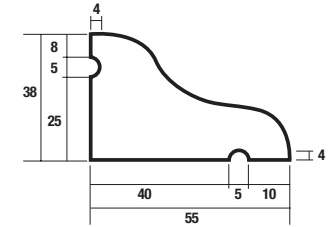

**WBARS
Weather Bars**