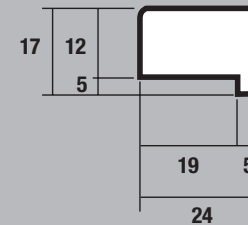

**OAK DFC 17mm x 24mm
Cill Adaptor**