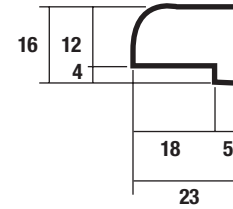

**CA-01 16mm x 23mm
Cill Adaptor**