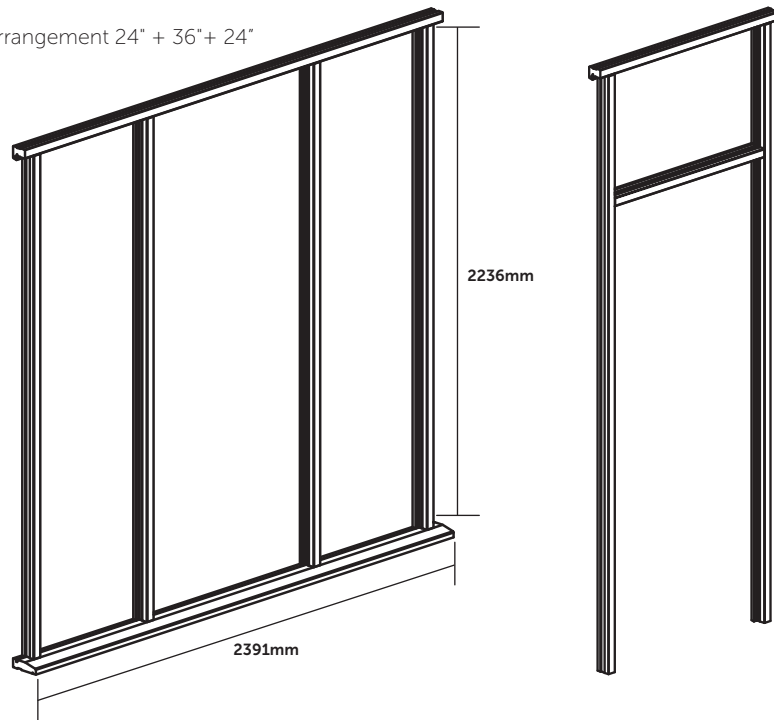

## Universal Vestibule Door Frame - Oak Type and Meranti

Designed to take up to 2135mm x 915mm door and 2 x 610mm side lights

**UNIVEST** Meranti Version  
**UNIOVEST** Oak Type Version

Typical arrangement 24" + 36" + 24"