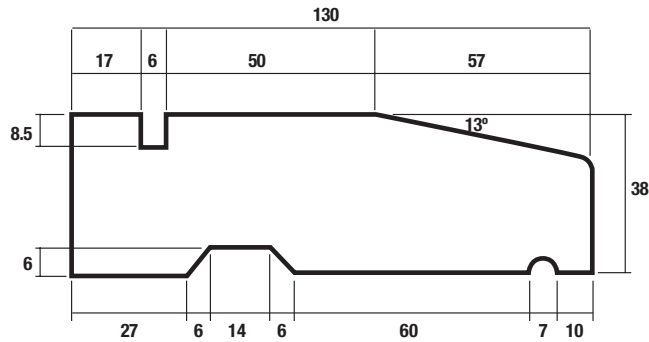

Door Frames & Mouldings

External Hardwood Reversible Door Frame Pack contains

**CL-02 38mm x 130mm
Cill**