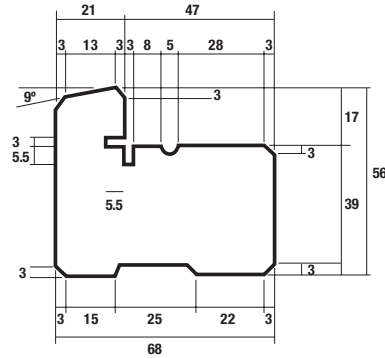

**DF-02 56mm x 68mm
Head/Jamb**