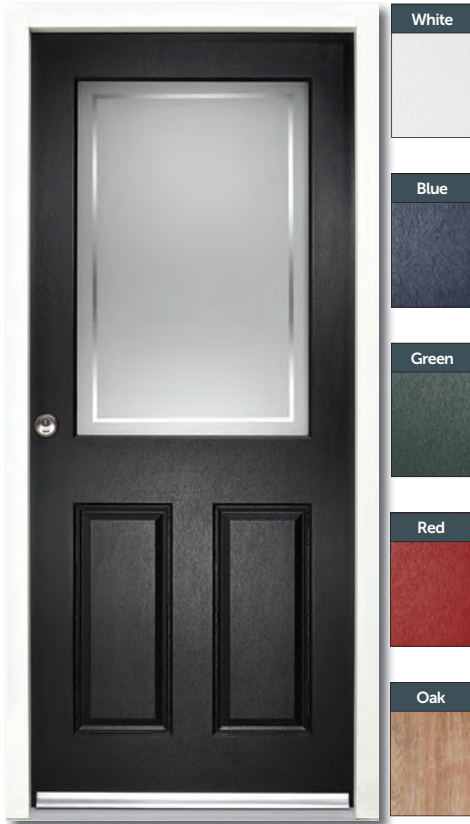

2XG2P Black

Material	Pre-finished Composite
Raised Moulding	None
Glazing	Frosted

Door Leaf Size	Colour	Left hand Code	Right hand Code
78" x 30"	BLACK	EDS2XGGBK30L*	EDS2XGGBK30R*
	WHITE	EDS2XGGW30L*	EDS2XGGW30R*
	BLUE	EDS2XGGBU30L*	EDS2XGGBU30R*
	GREEN	EDS2XGGG30L*	EDS2XGGG30R*
	RED	EDS2XGGR30L*	EDS2XGGR30R*
	OAK	EDS2XGGO30L*	EDS2XGGO30R*
78" x 33"	BLACK	EDS2XGGBK33L*	EDS2XGGBK33R*
	WHITE	EDS2XGGW33L*	EDS2XGGW33R*
	BLUE	EDS2XGGBU33L*	EDS2XGGBU33R*
	GREEN	EDS2XGGG33L*	EDS2XGGG33R*
	RED	EDS2XGGR33L*	EDS2XGGR33R*
	OAK	EDS2XGGO33L*	EDS2XGGO33R*