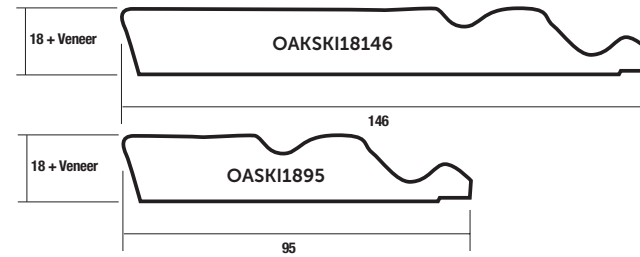

Internal Oak Veneered MDF Mouldings

Skirting (pack contains 4 x 3m lengths)

Architrave (pack contains sufficient to do both sides of one doorway)

Lining 133 + Door Stop